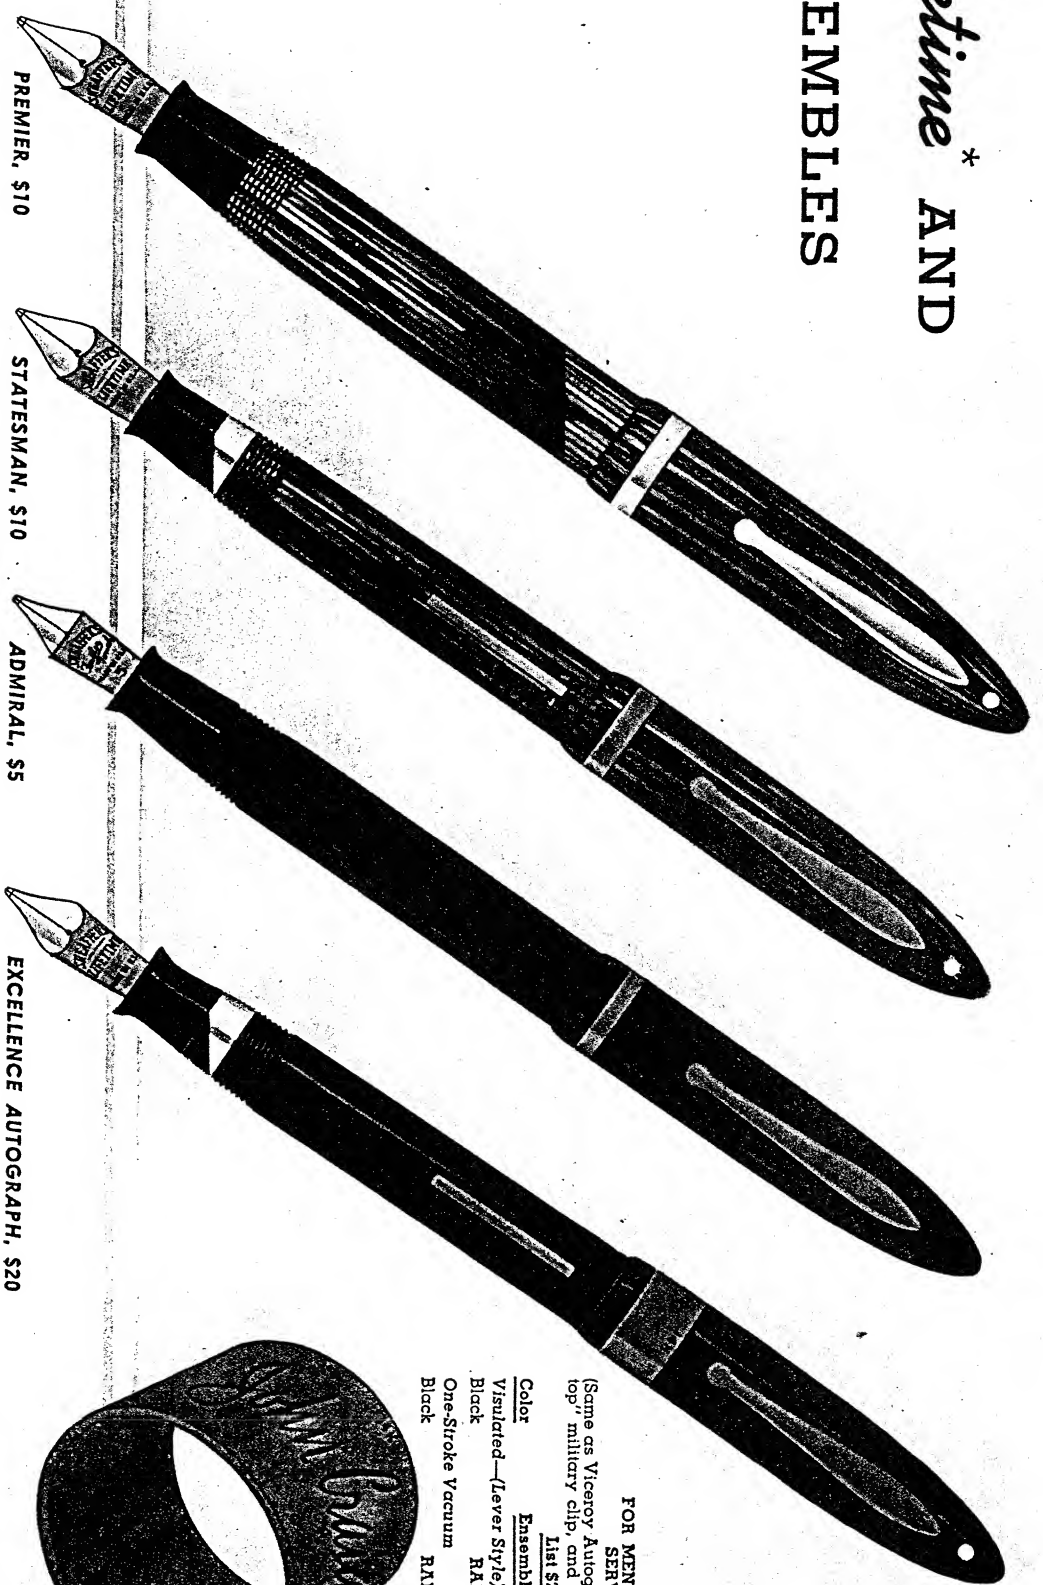

Lifetime* AND ENSEMBLES

Color	Pen Code	Pencil Code
Visulsted—(Lever Style)	BALBO	BALTO
Black	BALBO	BALTO
One-Stroke Vacuum	CADDB	BALTC
Black	CADDB	BALTC
Visulsted—(Lever Style)	BABAB	BABUB
Black	BABAB	BABUB
One-Stroke Vacuum	BUDCA	BABUB
Black	BUDCA	BABUB

EXCELLENCE AUTOGRAPH
LIFETIME
(Same size as Statesman except all trim is 14K Gold with wide 14K band for signature engraving.)
List $20.00 List $15.00

FOR MEN IN THE U. S. SERVICES SERVICE AUTOGRAPH

Color	Ensemble Code	Pen Code	Pencil Code
Visulsted—(Lever Style)	RABEX	RABCA	RABDY
Black	RABEX	RABCA	RABDY
One-Stroke Vacuum	RABIT	RABFI	RABDY
Black	RABIT	RABFI	RABDY

(Same as Viceroy Autograph except with gold-filled "over-the-top" military clip, and special military length.)
List $25.00 List $16.50 List $8.50